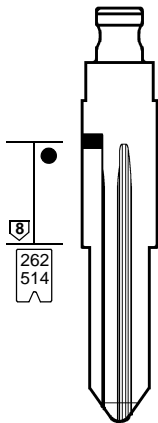

262
514

HON58RFH
..... 5001-8442
..... 10001-15000